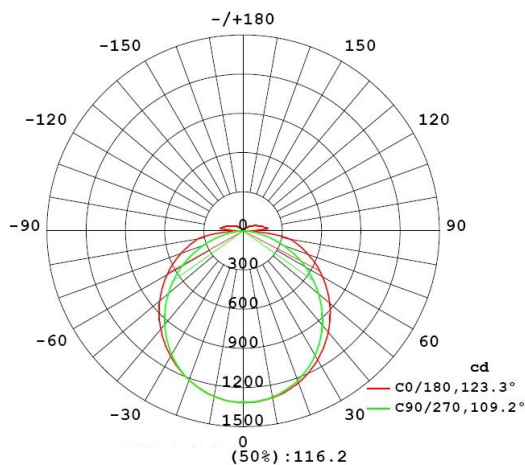

Project: _____

Fixture Type: _____

Location: _____

Contact/Phone: _____

JT24FT-LED-W

LED Wrap Around Light

DESCRIPTION

Feature

Listings

- ETL Listed
- Damp Locations
- DLC Qualified

LIGHT DISTRIBUTION

PERFORMANCE DATA

Model No.	Voltage	CCT	Wattage	Lumen	Finish	Dimensions	Beam Angle	Frequency	CRI
JT24FT-LED-W-4K	100-277V	4000 K	40W	4200	White	47.4" x 5.15" x 2.75"	115°	50/60 Hz	>80
JT24FT-LED-W-5K	100-277V	5000 K	40W	4200	White	47.4" x 5.15" x 2.75"	115°	50/60 Hz	>80