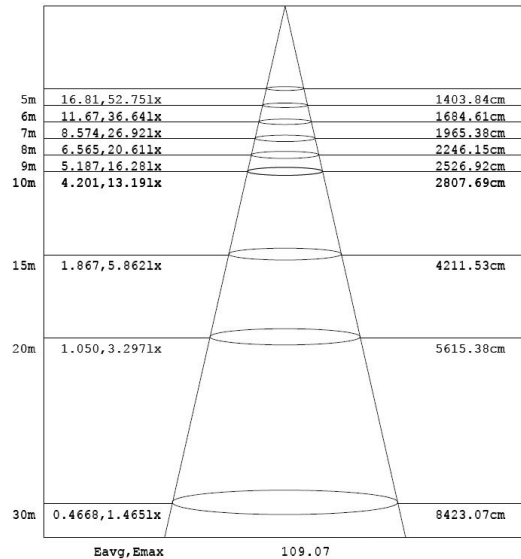

Listings

- ETL Listed
- Damp Locations
- DLC Qualified

LIGHT DISTRIBUTION

PERFORMANCE DATA

Model No.	Voltage	CCT	Wattage	Lumen	Finish	Dimensions	Beam Angle	Frequency	CRI
JT24FT-LED-W-4K	100-277V	4000 K	40W	4200	White	47.4" x 5.15" x 2.75"	115°	50/60 Hz	>80
JT24FT-LED-W-5K	100-277V	5000 K	40W	4200	White	47.4" x 5.15" x 2.75"	115°	50/60 Hz	>80