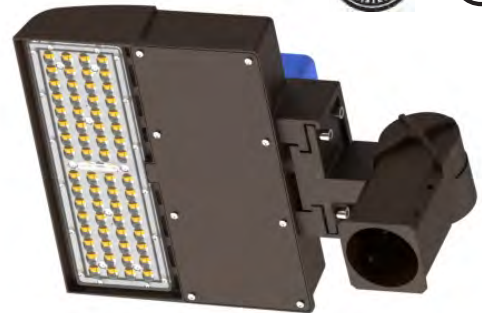

Project: _____

Fixture Type: _____

Location: _____

Contact/Phone: _____

JT-SB-XX

LED Shoe Box

DESCRIPTION

Feature

- Ideal for outdoor application.
- Easy to install and operate.
- High efficiency LED driver, wide voltage range 100-277V.
- Photocell control available.
- 1-10V dimmable.

Listings

- UL Listed
- DLC Qualified
- IP65 Rated

100W

150W/200W

PHOTOCELL

PERFORMANCE DATA

Model No.	Voltage	CCT	Wattage	Lumen	Finish	Dimensions	Efficacy	Frequency	CRI
JT-SB-100	100-277V	5000 K	100W	12500	Bronze	10.9" x 11.9" x 3.25"	120-130 lm/W	50/60 Hz	>80
JT-SB-150	100-277V	5000 K	150W	18500	Bronze	14.75" x 12.7" x 3.3"	120-130 lm/W	50/60 Hz	>80
JT-SB-200	100-277V	5000 K	200W	25000	Bronze	14.75" x 12.7" x 3.3"	120-130 lm/W	50/60 Hz	>80
PHOTOCELL	-	-	-	-	Blue	3.2" x 3.25" x 3.4"	-	-	-