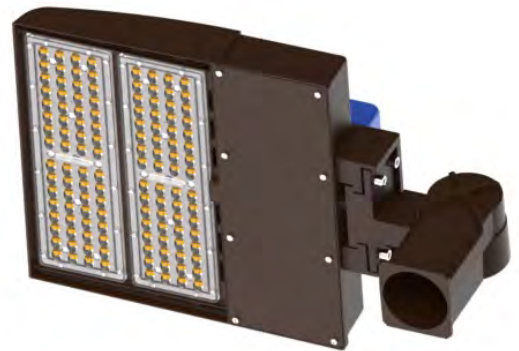

Project: _____

Fixture Type: _____

Location: _____

Contact/Phone: _____

JT-SB-XX

LED Shoe Box

DESCRIPTION

Feature

- Ideal for outdoor application.
- Easy to install and operate.
- High efficiency LED driver, wide voltage range 100-277V.
- Photocell control available.
- 1-10V dimmable.

Listings

- UL Listed
- DLC Qualified
- IP65 Rated

100W

150W/200W

PHOTOCELL

PERFORMANCE DATA

Model No.	Voltage	CCT	Wattage	Lumen	Finish	Dimensions	Efficacy	Frequency	CRI
JT-SB-100	100-277V	5000 K	100W	12500	Bronze	10.9" x 11.9" x 3.25"	120-130 lm/W	50/60 Hz	>80
JT-SB-150	100-277V	5000 K	150W	18500	Bronze	14.75" x 12.7" x 3.3"	120-130 lm/W	50/60 Hz	>80
JT-SB-200	100-277V	5000 K	200W	25000	Bronze	14.75" x 12.7" x 3.3"	120-130 lm/W	50/60 Hz	>80
PHOTOCELL	-	-	-	-	Blue	3.2" x 3.25" x 3.4"	-	-	-